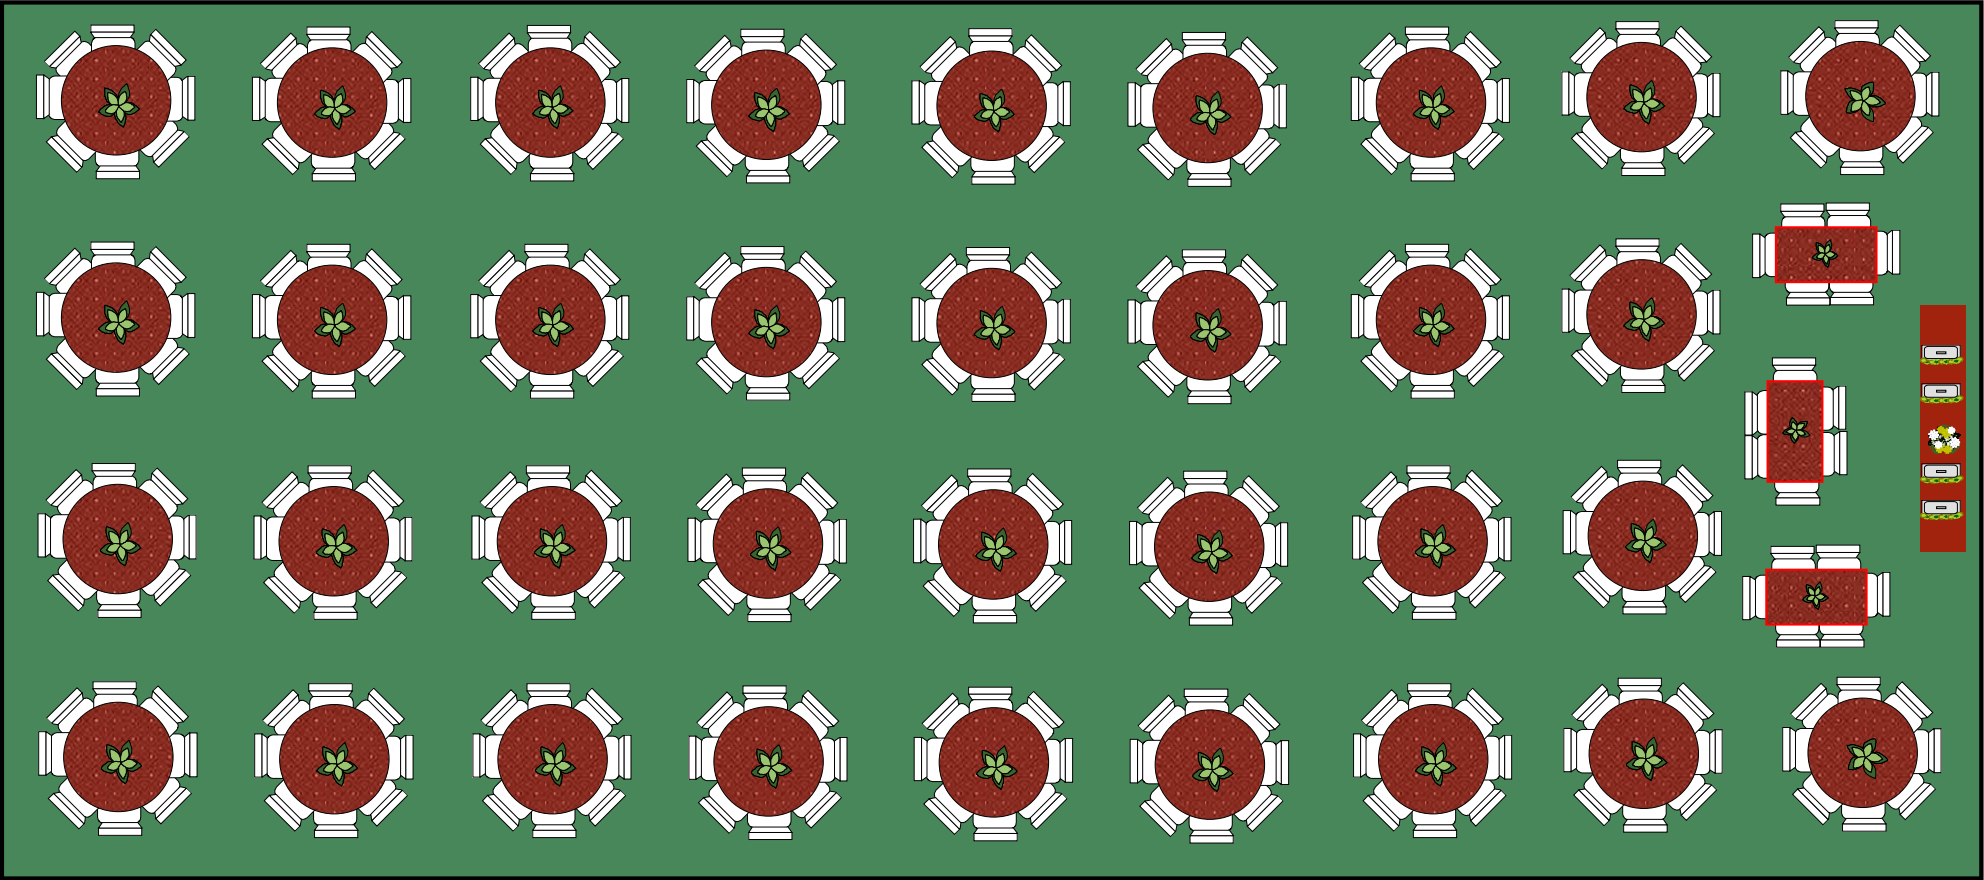

40' x 90' Banquet seating floor plan

290 Seating capacity with buffet line shown
300 maximum banquet seating capacity